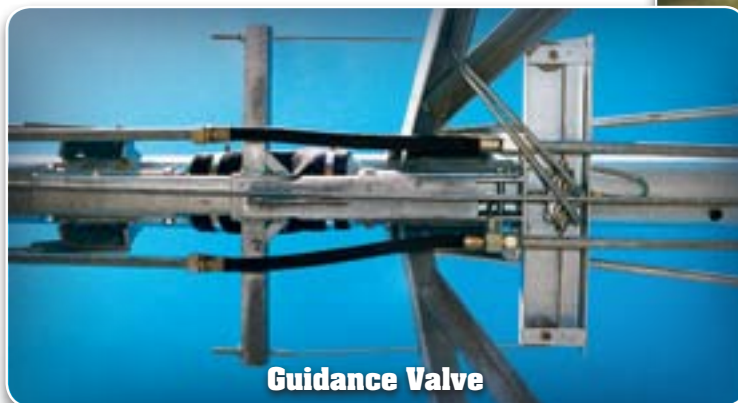

T-L irrigation systems are hydrostatically driven and move continuously unlike electrically powered systems that start and stop thousands of times in the course of a day. Continuous movement significantly reduces gearbox wear and maintenance cost and is backed by the best gearbox warranty available...up to 8 years and 24,000 hours! Continuous movement also assures even distribution of nutrient water across the crop, improving production.

T-L's hydrostatic design also eliminates electrical component corrosion so common on electrically driven systems. High voltage electricity does not exist in T-L systems, eliminating safety concerns, expensive electrical components, and the need for electrical experts to do repairs.

Pivot Point

Tower Structure

Guidance Valve

Agricultural

Water to key crop locations

If nutrient water management is important to you, contact us. We can help you convert livestock wastewater expense into a valuable asset through efficient crop fertilization delivered where and when it is needed either above or below the crop canopy for minimal drift and odor control. Let us help turn your nutrient water management challenges into business advantages.