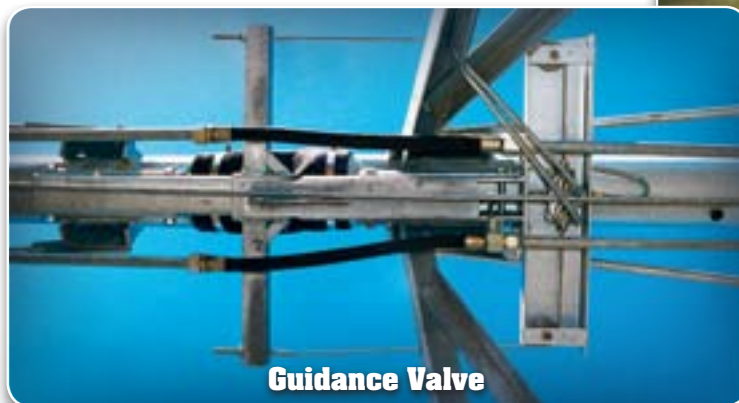

T-L irrigation systems are hydrostatically driven and move continuously unlike electrically powered systems that start and stop thousands of times in the course of a day. Continuous movement significantly reduces gearbox wear and maintenance cost and is backed by the best gearbox warranty available...up to 8 years and 24,000 hours! Continuous movement also assures even distribution of nutrient water across the crop, improving production.

T-L's hydrostatic design also eliminates electrical component corrosion so common on electrically driven systems. High voltage electricity does not exist in T-L systems, eliminating safety concerns, expensive electrical components, and the need for electrical experts to do repairs.

Pivot Point

Tower Structure

Guidance Valve

Agricultural

Water to key crop locations

If nutrient water management is important to you, contact us. We can help you convert livestock wastewater expense into a valuable asset through efficient crop fertilization delivered where and when it is needed either above or below the crop canopy for minimal drift and odor control. Let us help turn your nutrient water management challenges into business advantages.